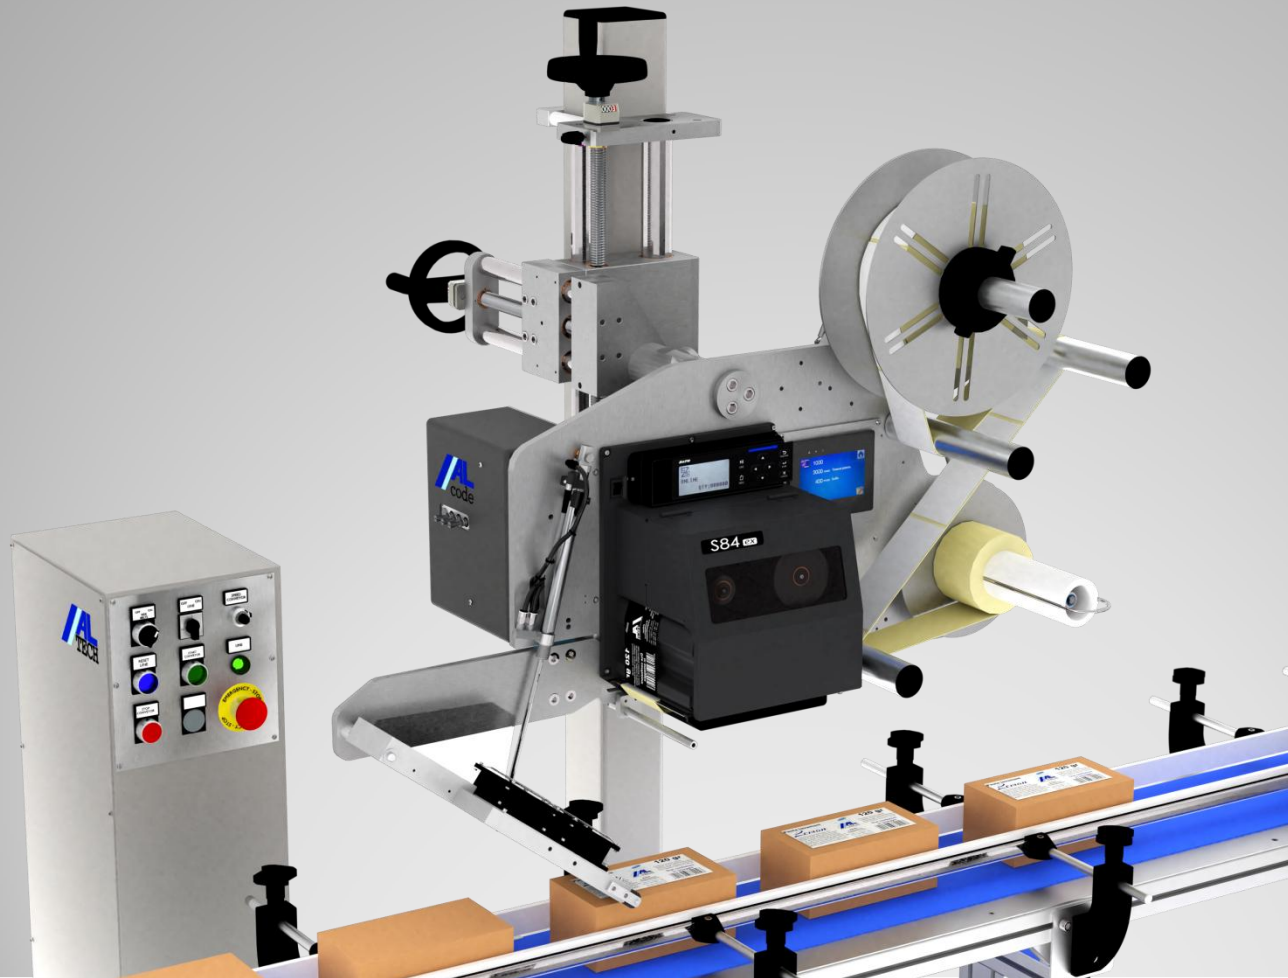

ALcode with swinging arm applicator